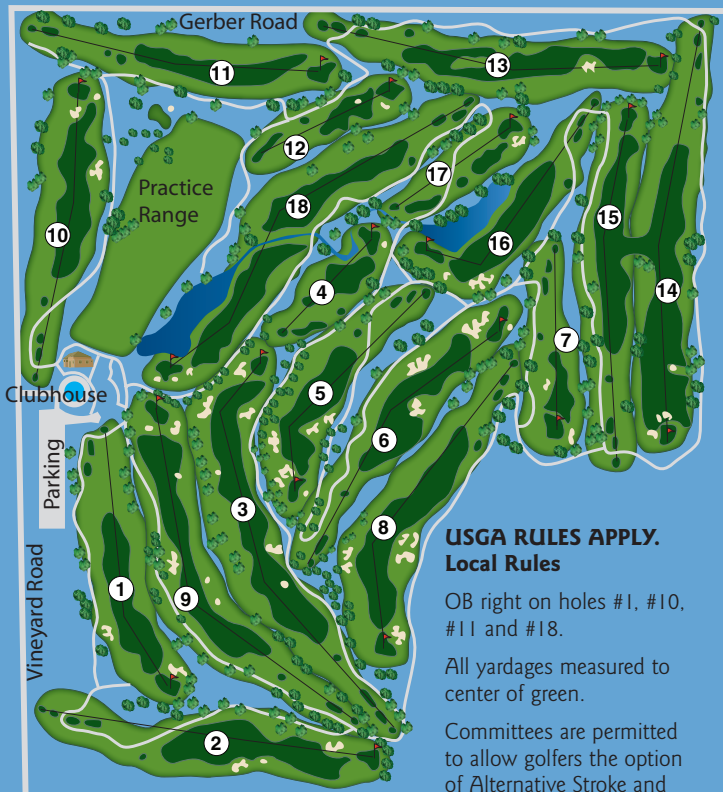

Debut
 Second Thoughts
 Gambler's Corner
 Creekside
 The Beach
 Plateau
 Solitude
 Rabbit's Crossing
 Jagged Edge

The Chute
 Stream Crossing
 Mountain View
 Camelback
 Maybell
 Cross Country
 If You Dare
 Hawk's Nest
 Water's Edge

HOLE	1	2	3	4	5	6	7	8	9	OUT		10	11	12	13	14	15	16	17	18	IN	TOT	HCP	NET	ADJ	
Gold 71.2/124	339	420	544	157	319	393	223	408	497	3300	I N T I M E L	367	371	191	429	522	435	309	176	523	3323	6623				
Blue M 69.6/119 W 75.4/129	319	377	521	141	301	375	201	384	471	3090		337	350	175	409	499	410	283	155	503	3121	6211				
White M 67.7/112 W 73.0/124	292	348	493	125	284	363	176	363	461	2905		316	272	154	380	477	388	265	134	479	2865	5770				
W/G Combo M 65.1/105 W 69.7/118	292	285	430	125	284	296	114	299	461	2586		316	255	154	321	427	327	265	134	423	2622	5208				
Men's Handicap	17	7	5	9	15	11	3	1	13			16	14	12	2	8	4	10	18	6						
Par	4	4	5	3	4	4	3	4	5	36	4	4	3	4	5	4	4	3	5	36	72					
Green M 63.0/100 W 67.7/110	238	285	430	94	223	296	114	299	396	2375	272	255	113	321	427	327	210	90	423	2438	4813					
Women's Handicap	5	7	1	17	13	11	15	9	3		12	10	18	6	4	8	14	16	2							
Family Gold 59.9/95	192	249	375	76	223	264	101	249	307	2036	199	217	112	232	353	247	210	90	319	1979	4015					
Family Blue 57.0/86	146	186	294	55	166	193	85	177	233	1535	154	172	75	181	286	190	166	55	235	1514	3049					

Scorer:

© GolfScoreCards, Inc.
 08/2023 1-800-238-7267

Attest:

Date:

**USGA RULES APPLY.
Local Rules**

OB right on holes #1, #10, #11 and #18.

All yardages measured to center of green.

Committees are permitted to allow golfers the option of Alternative Stroke and Distance relief.